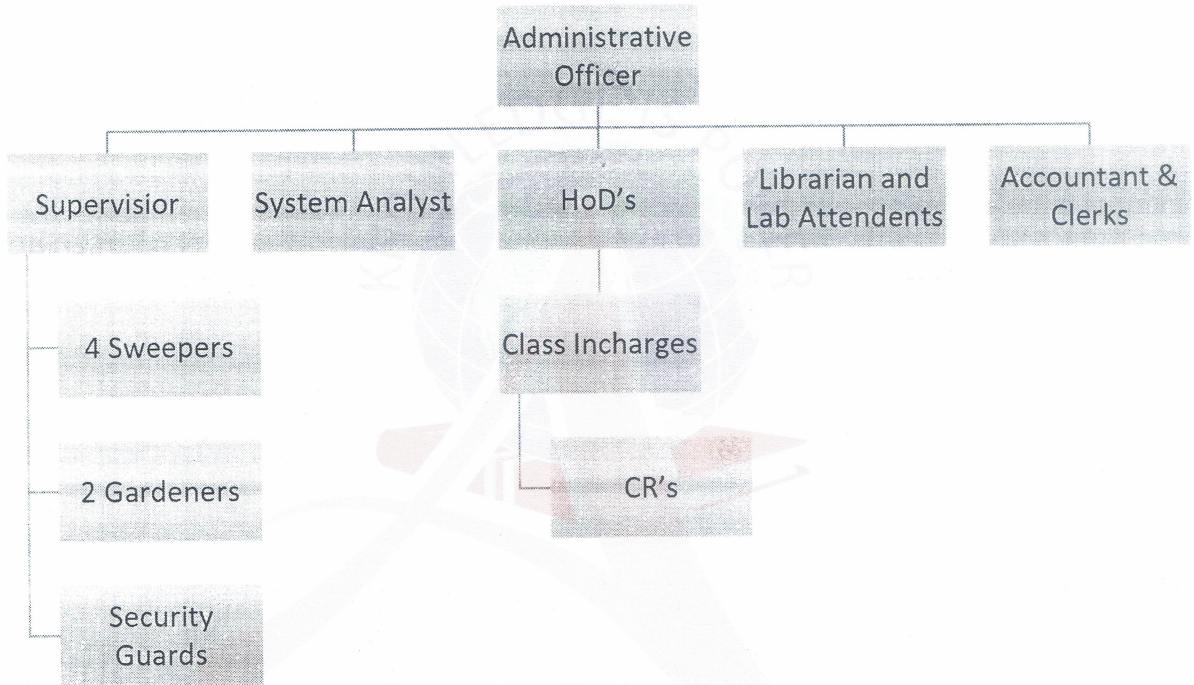

ASIAN EDUCATIONAL INSTITUTE

4.4.2

Affiliated to Punjabi University, Patiala & recognised by UGC under section 2(f) & 12(B)
Accredited by NAAC
Running under Graduate & Post Graduate Regular Degree Courses

Ref. No.: ...../AEI

Dated: 11/1/22

Working System of the Organization

Principal
Asian Educational Institute, Patiala
11/1/2022
Principal